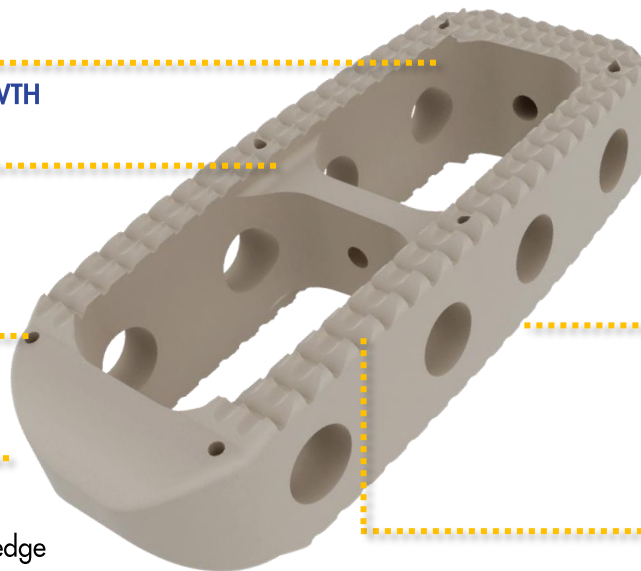

## EXPERIENCE OPTIMAL STABILITY

Large graft windows  
**OPTIMIZE BIOLOGICAL INGROWTH**

Central strut  
**PROVIDES A STABLE PLATFORM**

Tantalum markers  
**AID IN VISUALIZATION  
& POSITIONING**

Self-distracting bulleted leading edge  
**ALLOWS FOR EASY INSERTION**

Removal thread  
**ALLOWS REPOSITIONING OF IMPLANT**

Eight footprints with 0° & 7° Lordotic angles  
**ASSIST IN CORRECTING PATIENT'S  
SAGITTAL PROFILE**

Aggressive tooth pattern  
**MAINTAINS CAGE PLACEMENT**